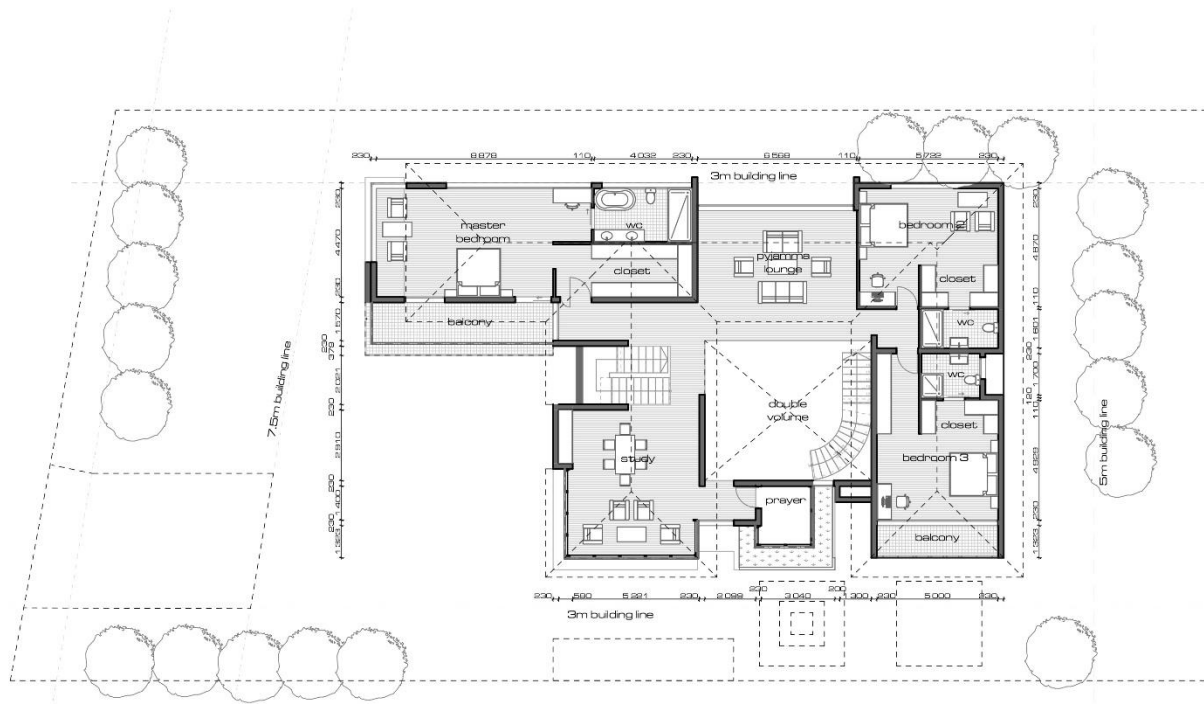

site area - 1075
 perm- 35% -376
 far perm -376

 ground floor : 203.7 sqm
 garage - 48 sqm

 first floor : 224.92 sqm
 balconies - 23.4 sqm

0.

ground floor plan

1:200

1.

first floor plan